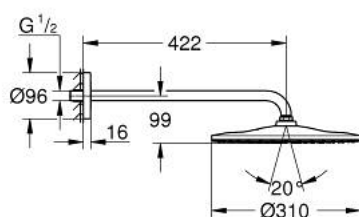

22 121 KF0 RAINSHOWER MONO 310 HEAD SHOWER SET 422 MM, 1 SPRAY

TOOTE KIRJELDUS

- Värvus: phantom black
- consisting of:
 - head shower Rainshower 310, spray plate phantom black
- 1 spray pattern:
 - GROHE PureRain
 - Rainshower shower arm 422 mm
 - GROHE Water Saving 9,5 l/min flow limiter
 - GROHE DreamSpray perfect spray pattern
 - GROHE Long-Life finish
 - SpeedClean anti-lime system
 - Inner WaterGuide for a longer life
- suitable for instantaneous heater